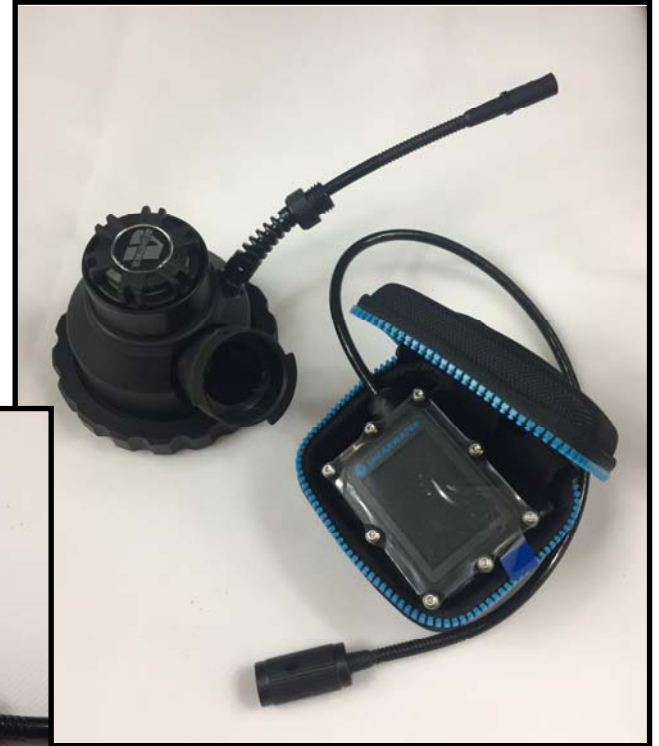

## KISS 4-Pin Cable System

Now available with all rebreather purchases!

Shearwater Research has been working closely with KISS Rebreathers to develop this new cable system, for use with Shearwater Petrel and NERD diving system's.

The KISS 4-pin system is both robust, and reliable. This makes it a great alternative to fully hardwiring your components or using the Fischer system.

This system will only be available through KISS; please contact your nearest KISS dealer, or email us directly for more information.

**Shearwater Petrel - hardwire conversion to KISS 4-pin system - Please contact us for the current price**